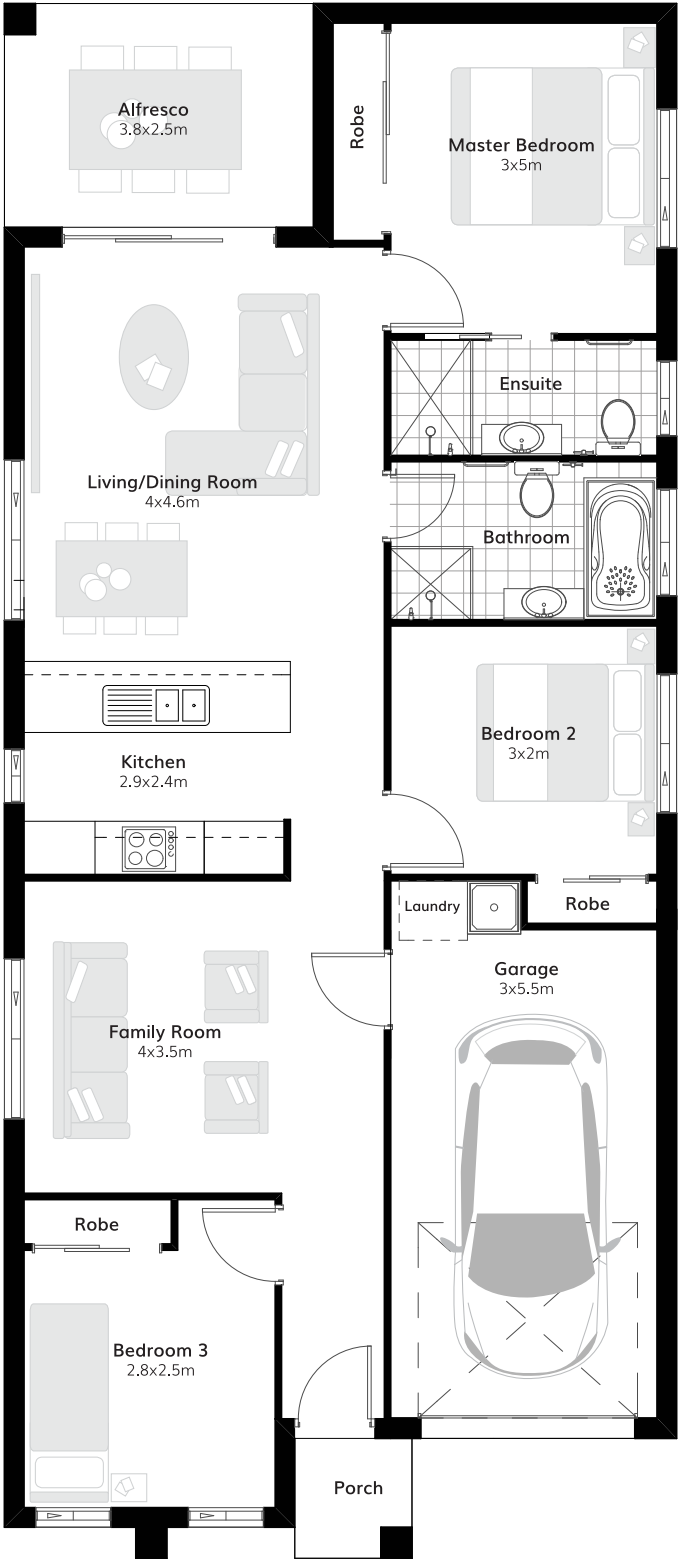

Your new home can be customised to feature these other facades