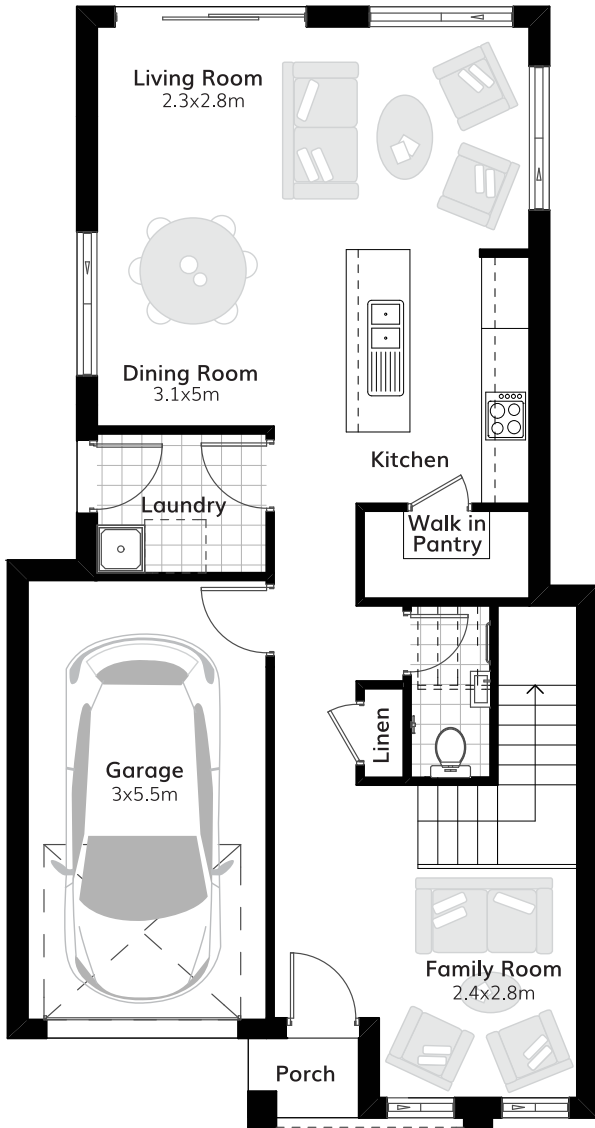

Your new home can be customised to feature these other facades