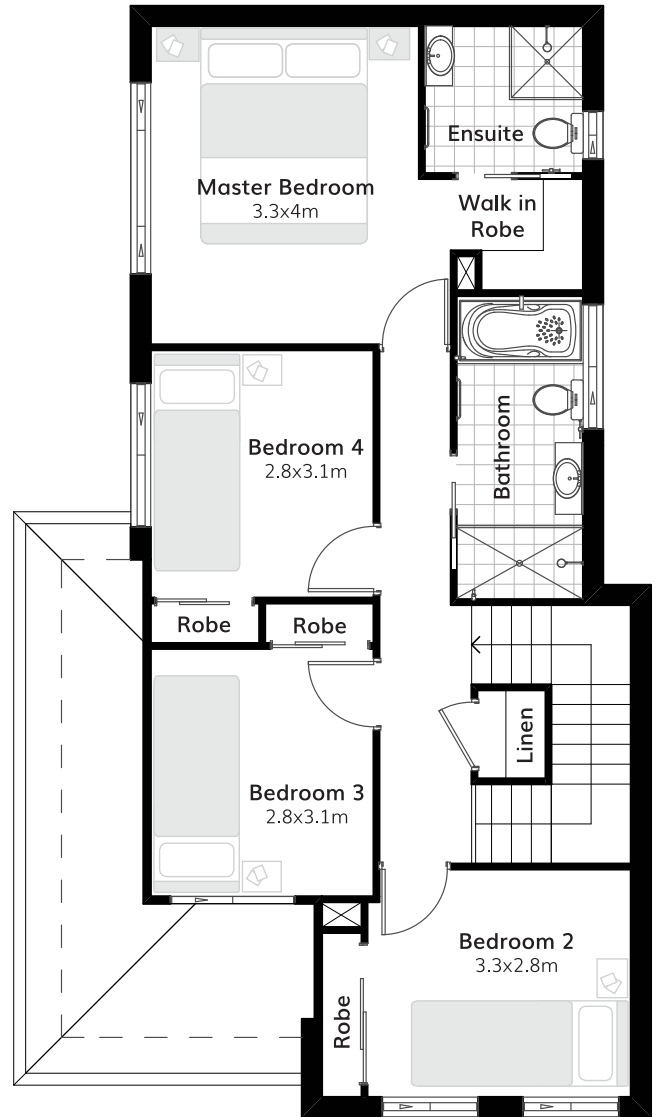

Your new home can be customised to feature these other facades