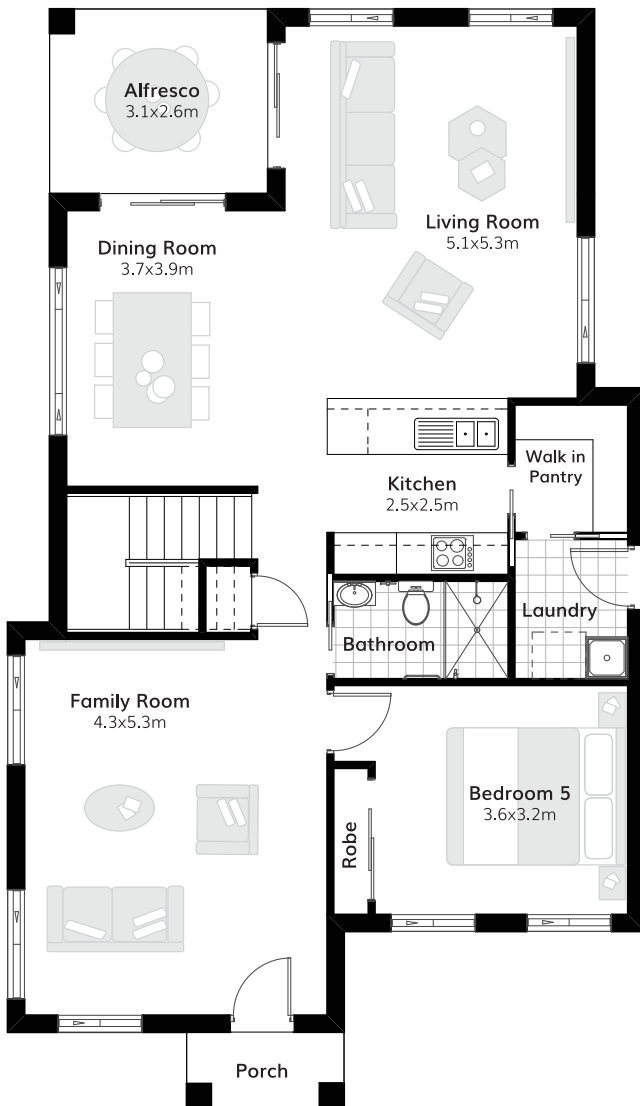

 5
  3
  2

Suitable for 10m frontage

House Size 9.1m x 15.7m

Ground Floor 109.69 m²

First Floor 88.91 m²

Garage 35.88 m²

Porch 2.43 m²

Al Fresco 8.42 m²

Total 245.33 m²

**I can be customised to suit your needs,
talk to your sales consultant today!**

meridianhomes.com.au
1300 855 138

Your new home can be customised to feature these other facades