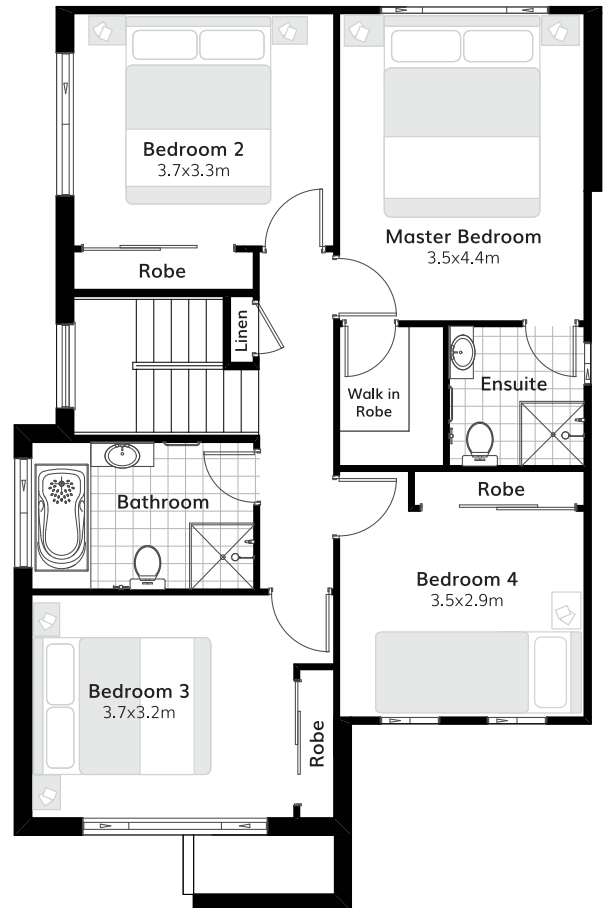

 5
  3
  2

Suitable for 10m frontage

House Size 9.1m x 15.7m

Ground Floor 109.69 m²

First Floor 88.91 m²

Garage 35.88 m²

Porch 2.43 m²

Al Fresco 8.42 m²

Total 245.33 m²

**I can be customised to suit your needs,
talk to your sales consultant today!**

meridianhomes.com.au
1300 855 138

Your new home can be customised to feature these other facades