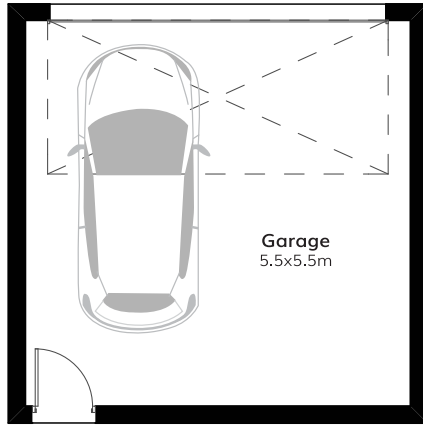

 5
  3
  2

Suitable for 10m frontage

House Size 9.1m x 15.7m

Ground Floor 109.69 m²

First Floor 88.91 m²

Garage 35.88 m²

Porch 2.43 m²

Al Fresco 8.42 m²

Total 245.33 m²

**I can be customised to suit your needs,
talk to your sales consultant today!**

meridianhomes.com.au
1300 855 138

Your new home can be customised to feature these other facades