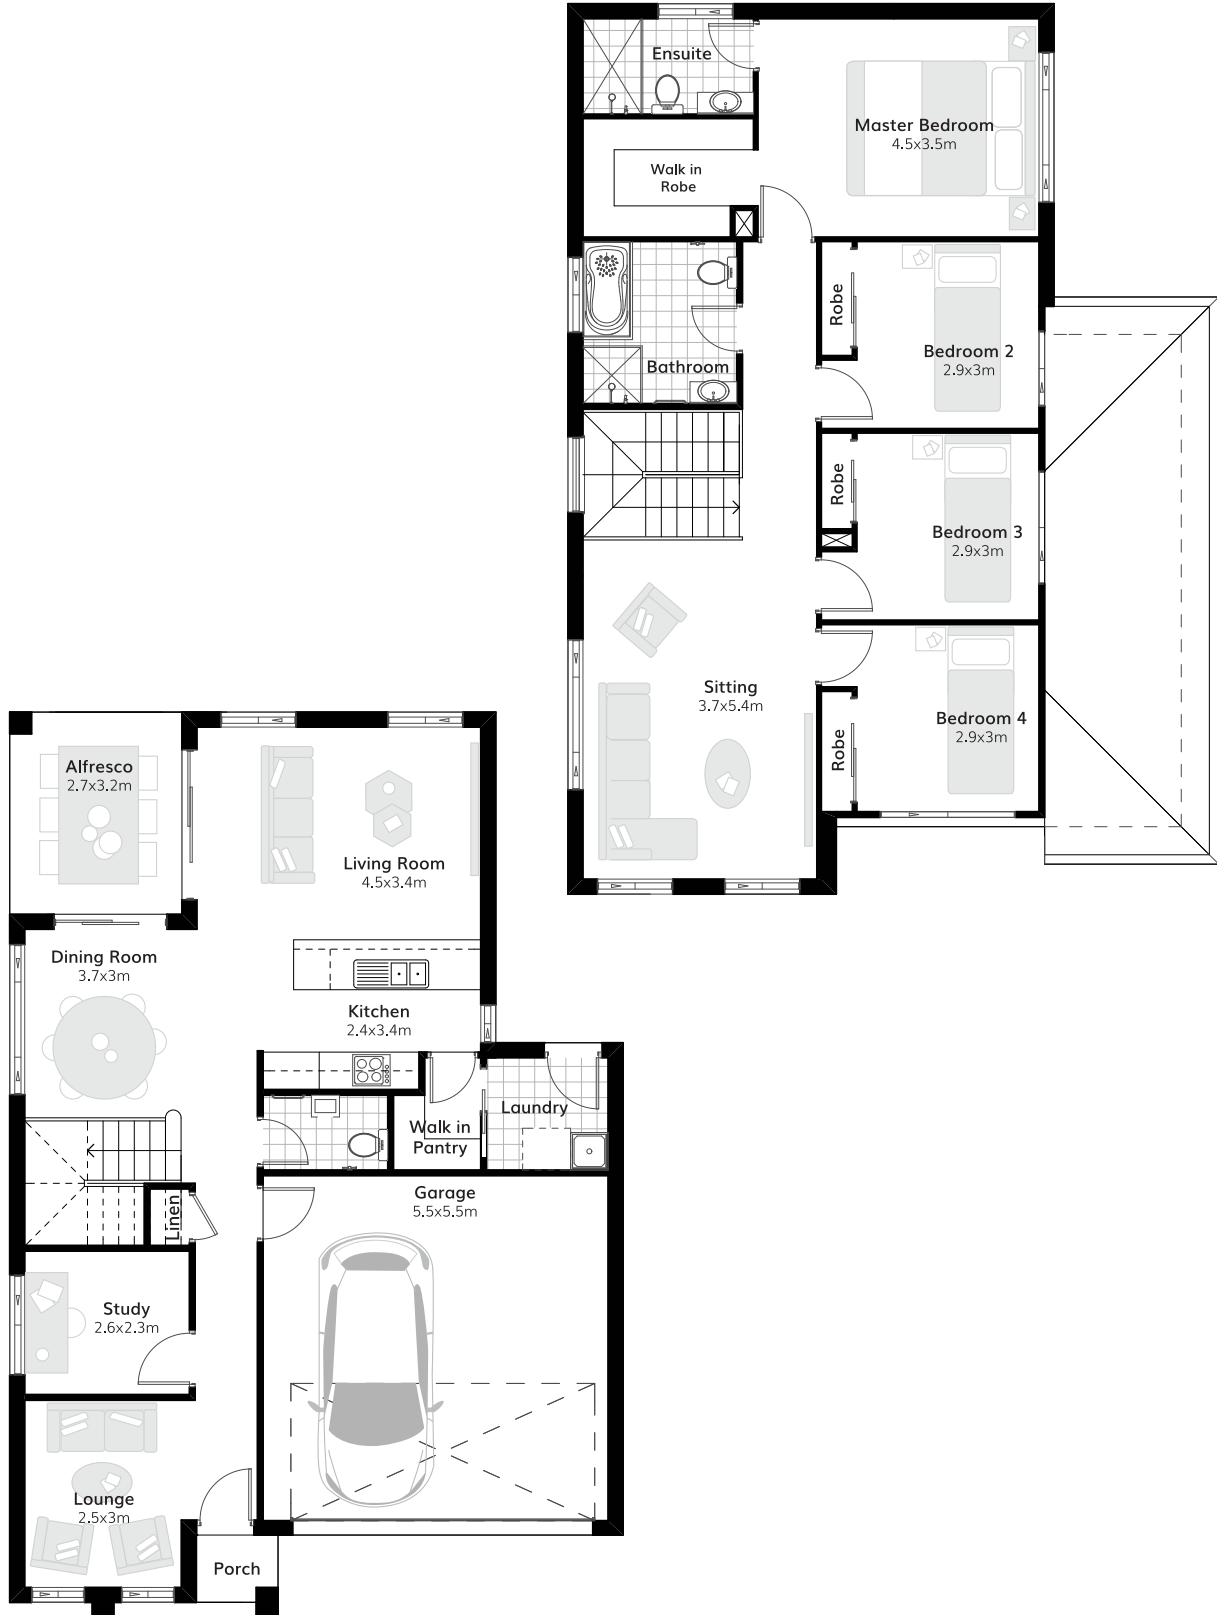

 4
  2.5
  2

Suitable for 12.5m frontage

House Size 9.8m x 14.5m

Ground Floor 79.9 m²

First Floor 105.71 m²

Garage 33.24 m²

Porch 1.41 m²

Alfresco 8.94 m²

Total 229.2 m²

**I can be customised to suit your needs,
talk to your sales consultant today!**

meridianhomes.com.au
1300 855 138

Your new home can be customised to feature these other facades