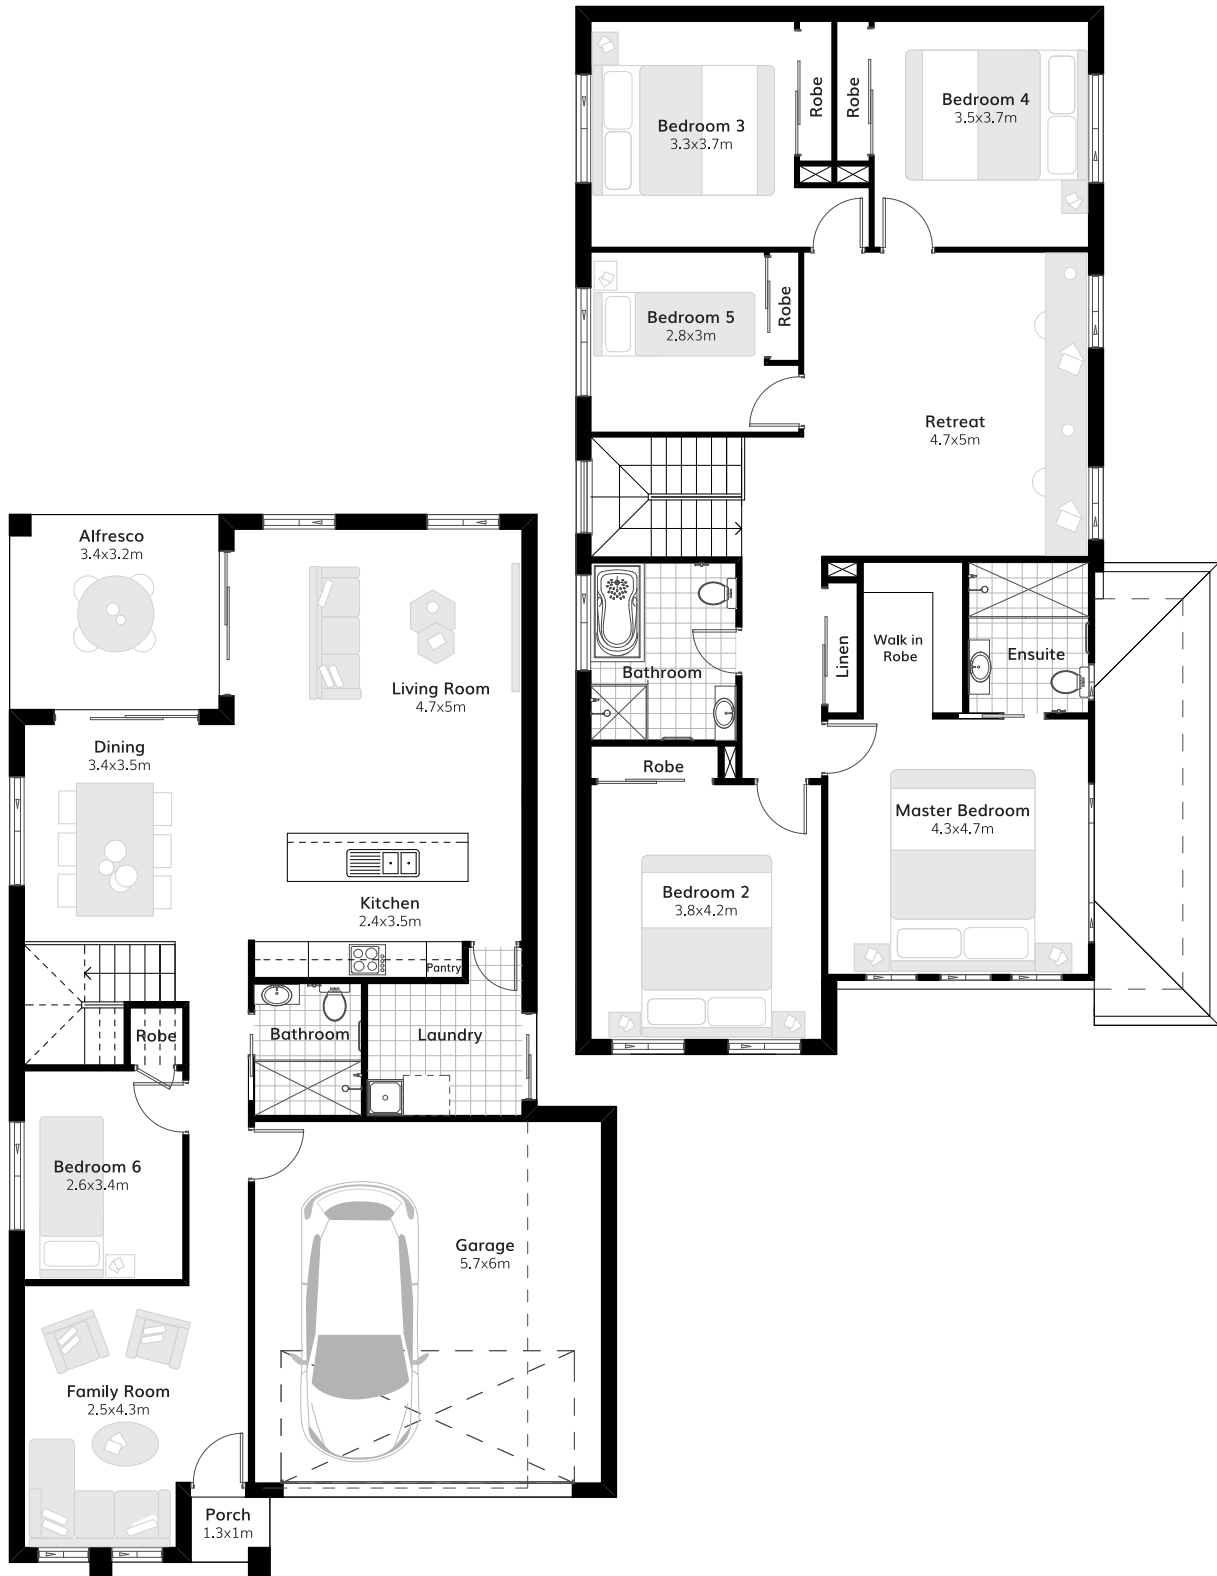

Your new home can be customised to feature these other facades