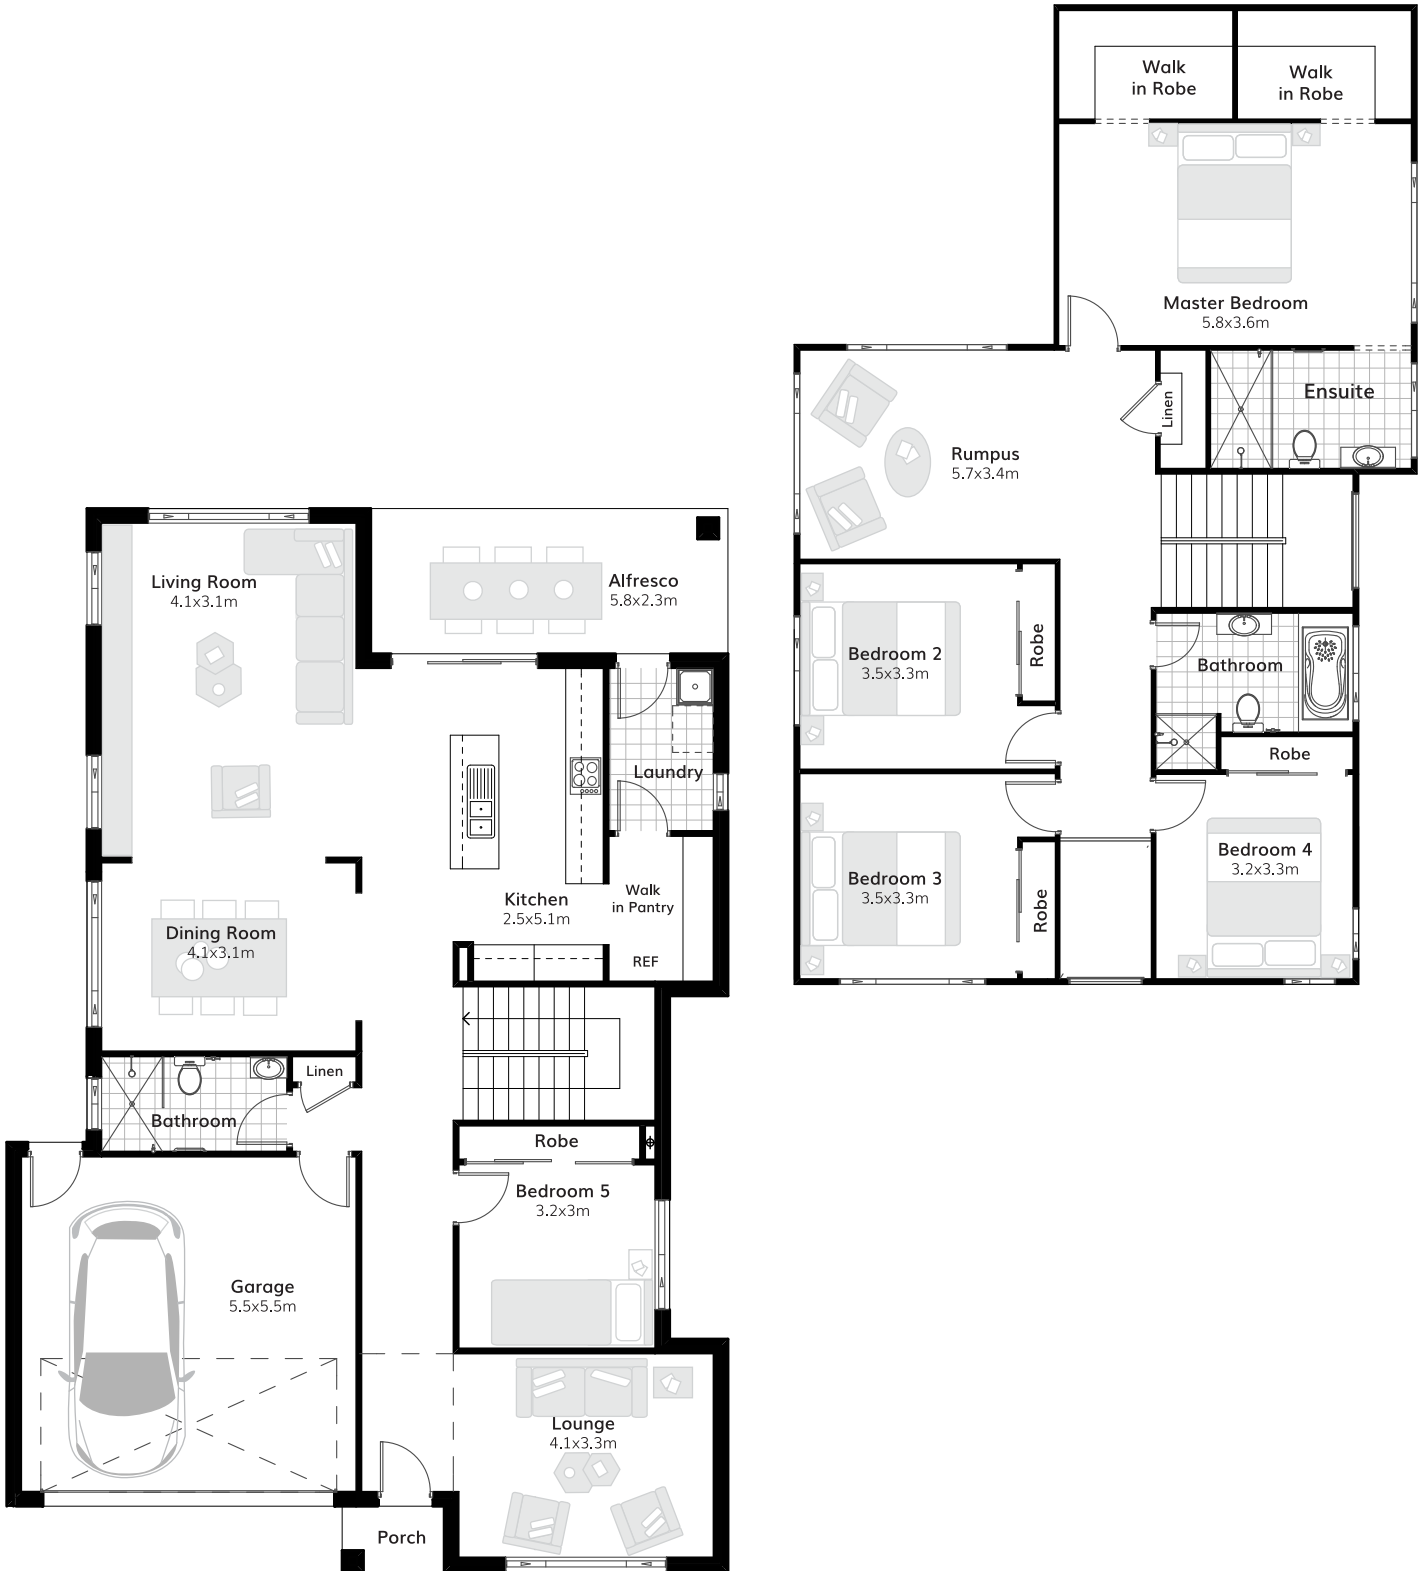

 5  
  3  
  2

**Suitable for 14m frontage**

House Size 11.8m x 17.5m

Ground Floor 132.42 m<sup>2</sup>

First Floor 133.24 m<sup>2</sup>

Garage 34.29 m<sup>2</sup>

Porch 1.81 m<sup>2</sup>

Al Fresco 14.05 m<sup>2</sup>

Total 315.81 m<sup>2</sup>

**I can be customised to suit your needs,  
talk to your sales consultant today!**

[meridianhomes.com.au](http://meridianhomes.com.au)  
 1300 855 138

Your new home can be customised to feature these other facades