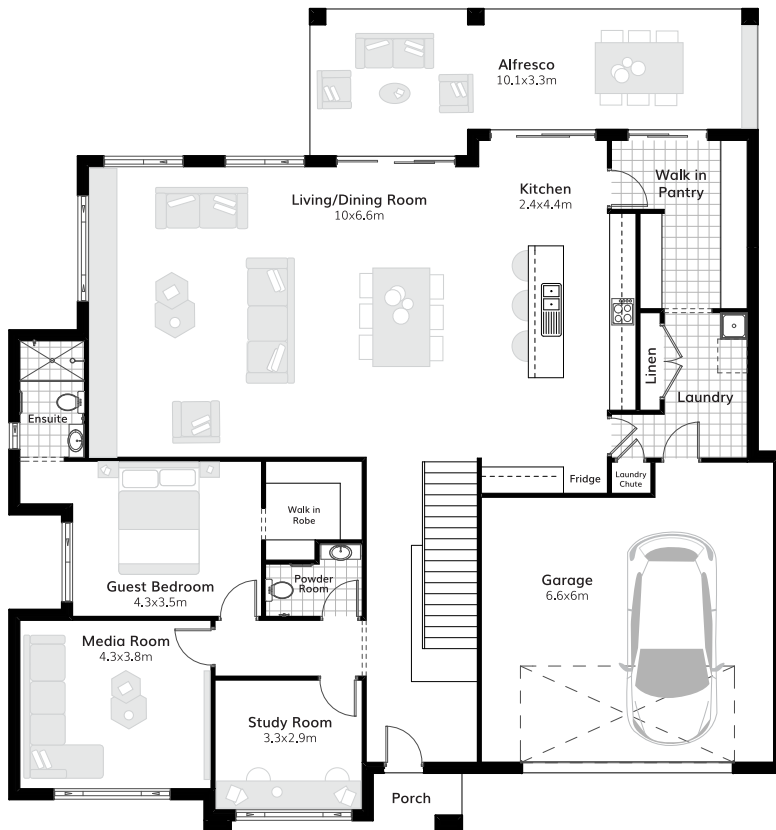

 5
  3
  2

Suitable for 20m frontage

House Size 17.6m x 18.7m

Ground Floor 199.59 m²

First Floor 191.29 m²

Garage 45.7 m²

Porch 3.6 m²

Al Fresco 30.18 m²

Total 480.76 m²

**I can be customised to suit your needs,
talk to your sales consultant today!**

meridianhomes.com.au
1300 855 138

Your new home can be customised to feature these other facades