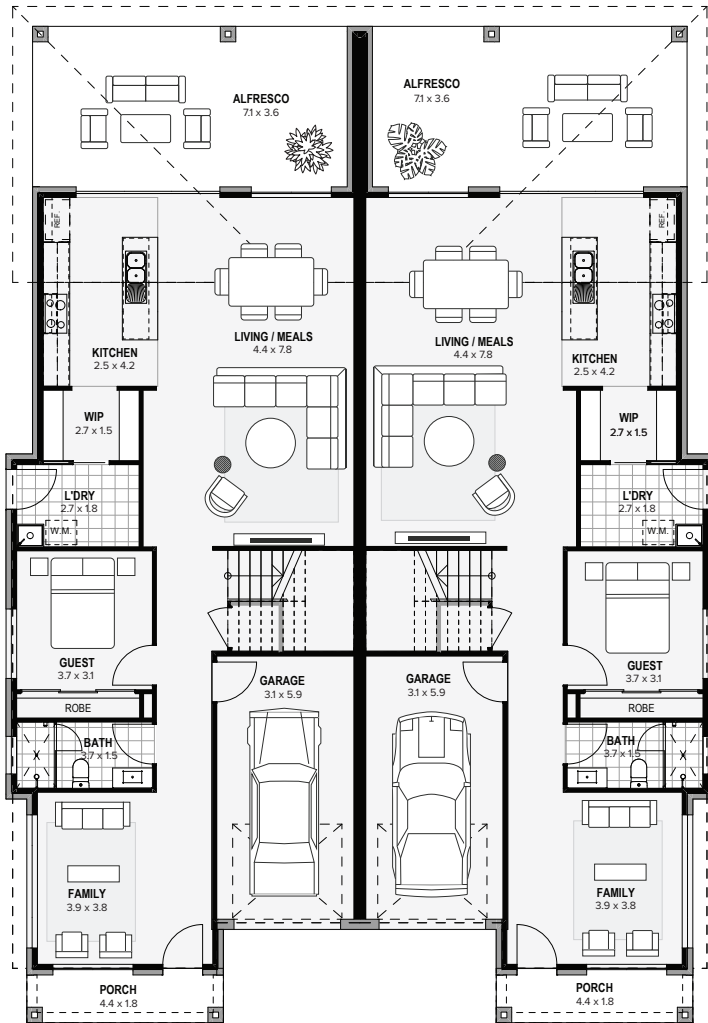

SPECIFICATIONS | FLOOR AREAS

 10
  6
  2

HouseSize	16mx22.6m
Ground Floor	226.08 m ²
First Floor	232.36 m ²
Garage	41.7 m ²
Porch	10.66m ²

Total House Size 575.18 m²

Suitable for Min Lot Width 18m

**CAN BE CUSTOMISED TO SUIT YOUR NEEDS.
TALK TO YOUR SALES CONSULTANT TODAY!**

Astoria 62
Ground Floor

Astoria 62
First Floor

Your new home can be customised to suit your block & requirements and can feature these other facades