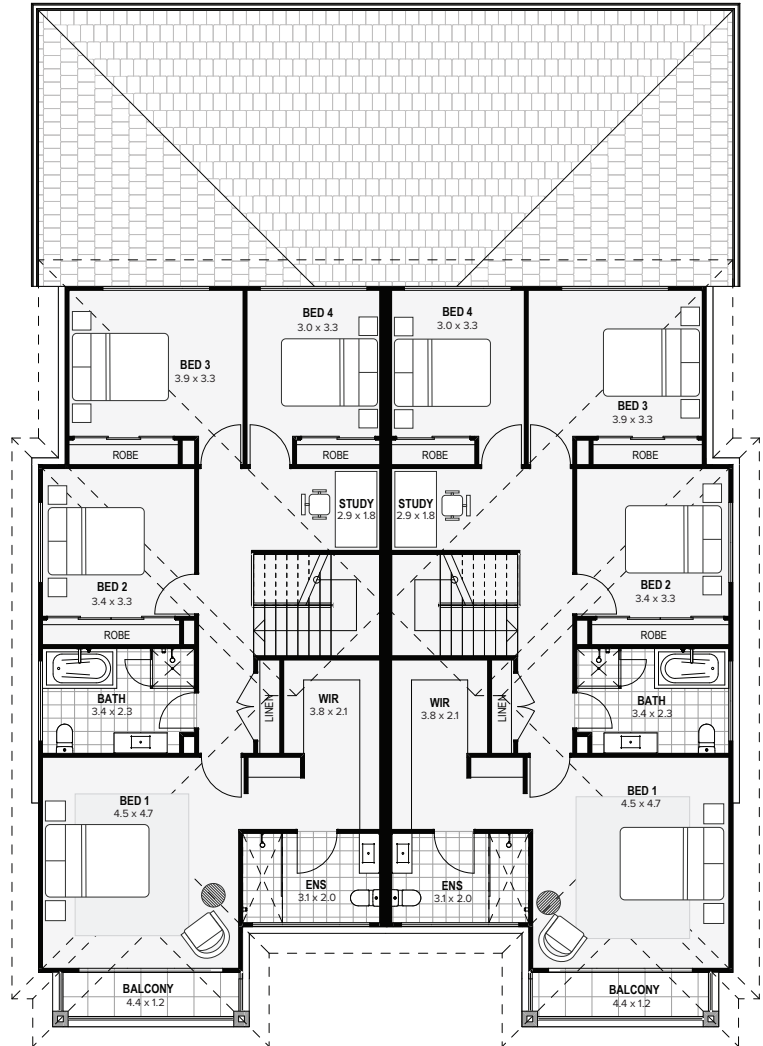

SPECIFICATIONS | FLOOR AREAS

 10
  6
  2

HouseSize	16mx22.6m
Ground Floor	226.08 m ²
First Floor	232.36 m ²
Garage	41.7 m ²
Porch	10.66m ²

Total House Size 575.18 m²

Suitable for Min Lot Width 18m

**CAN BE CUSTOMISED TO SUIT YOUR NEEDS.
TALK TO YOUR SALES CONSULTANT TODAY!**

Astoria 62
Ground Floor

Astoria 62
First Floor

Your new home can be customised to suit your block & requirements and can feature these other facades