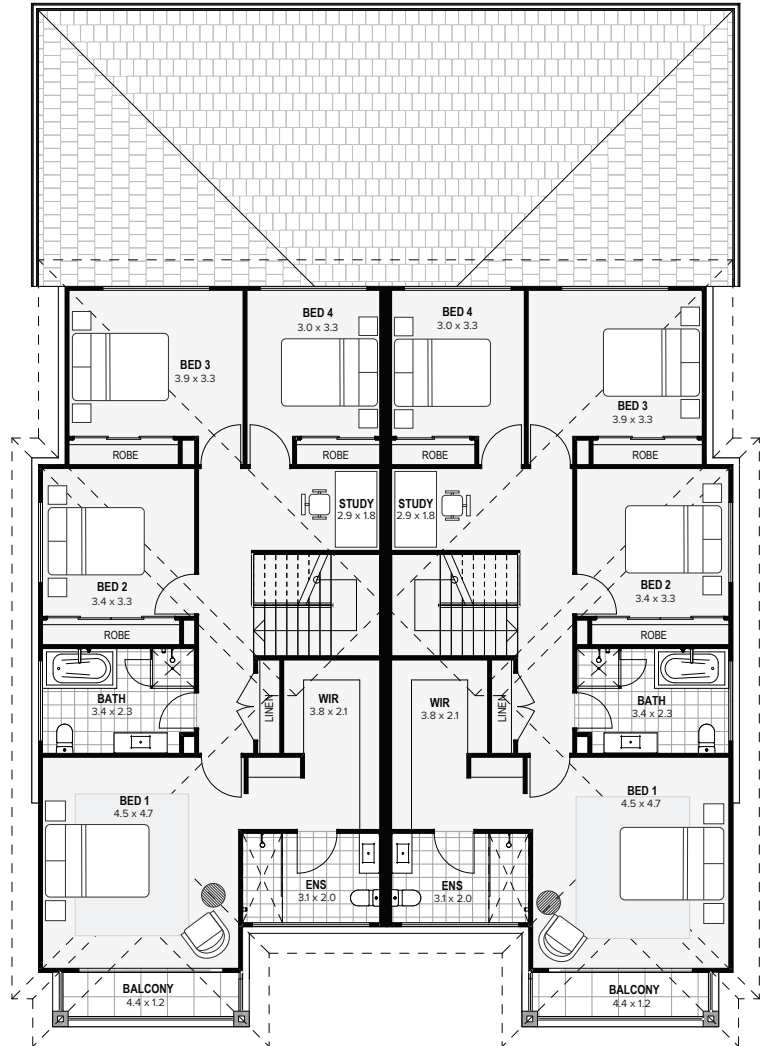

SPECIFICATIONS | FLOOR AREAS

10  6  2 

HouseSize	16m x 22.6m
Ground Floor	227.80m ²
First Floor	236.94m ²
Garage	39.98m ²
Alresco	53.72m ²
Balcony	10.94m ²
Porch	9.60m ²

Total House Size 578.98m²

Suitable for Min Lot Width 18m

CAN BE CUSTOMISED TO SUIT YOUR NEEDS. TALK TO YOUR SALES CONSULTANT TODAY!

Astoria 62
Ground Floor

Astoria 62
First Floor

Your new home can be customised to suit your block & requirements and can feature these other facades