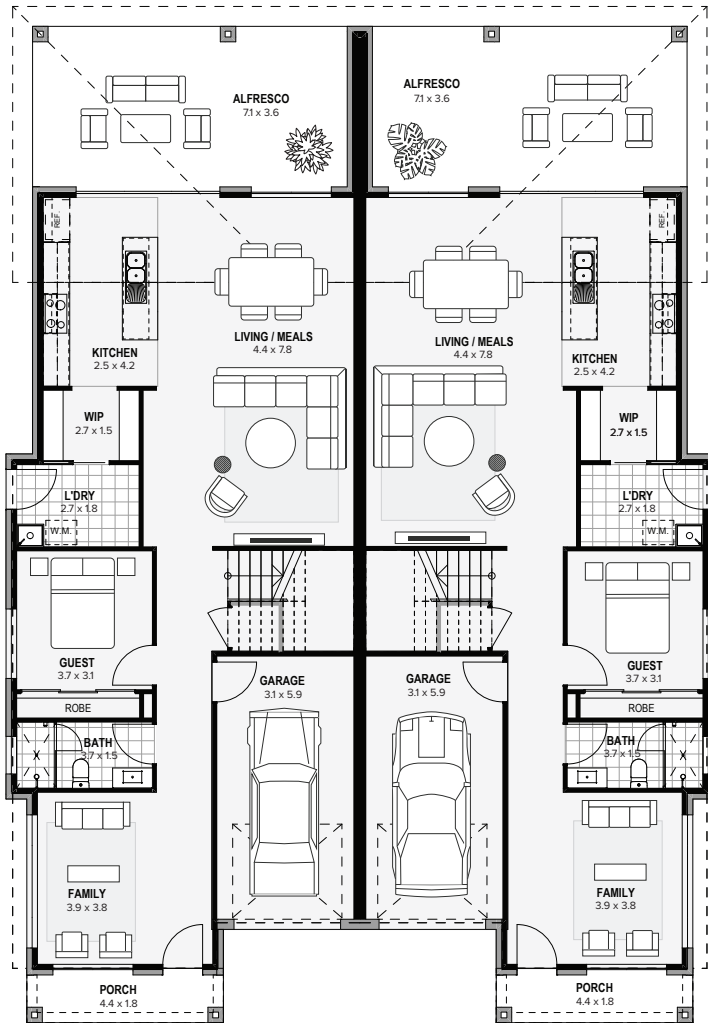

SPECIFICATIONS | FLOOR AREAS

10  6  2 

HouseSize	16m x 22.6m
Ground Floor	227.80m ²
First Floor	236.94m ²
Garage	39.98m ²
Alresco	53.72m ²
Balcony	10.94m ²
Porch	9.60m ²

Total House Size 578.98m²

Suitable for Min Lot Width 18m

CAN BE CUSTOMISED TO SUIT YOUR NEEDS. TALK TO YOUR SALES CONSULTANT TODAY!

Astoria 62
Ground Floor

Astoria 62
First Floor

Your new home can be customised to suit your block & requirements and can feature these other facades