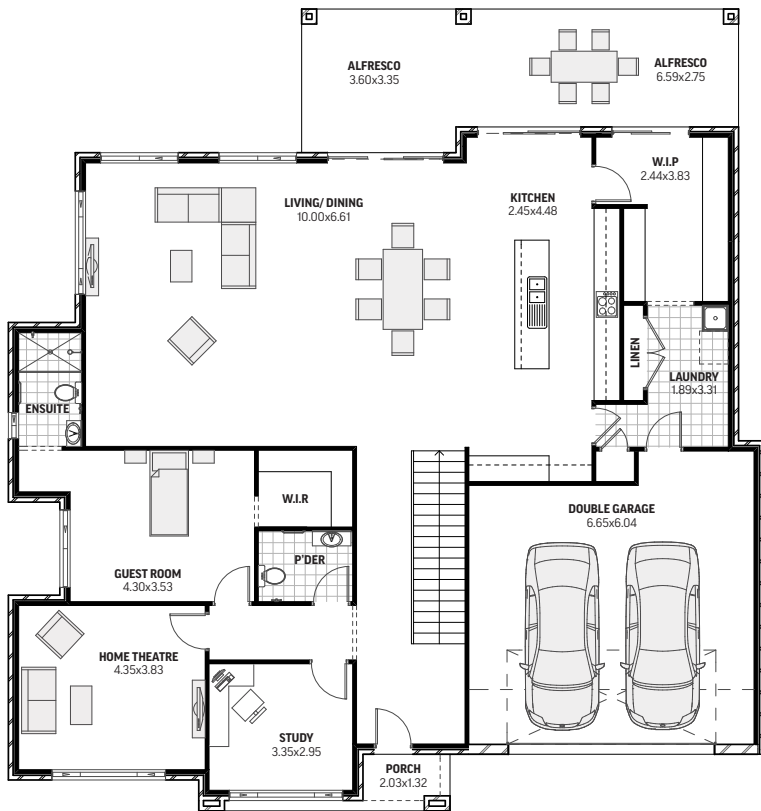

 5
  3
  2

Suitable for Min Lot Width 20m

Ground Floor	199.59m ²
First Floor	191.29m ²
Garage	45.70m ²
Alfresco	30.18m ²
Balcony	10.40m ²
Porch	3.60m ²

Total House Size	480.76m²
House Width	17.63m
House Depth	18.70m

Ground Floor

First Floor

MERIDIAN HOMES **DISPLAY CENTRE**

HomeWorld Box Hill | HomeWorld Marsden Park | Leppington Living
 Coming soon: Menangle Park | Figtree Hill

Your new home can be customised to feature these other facades