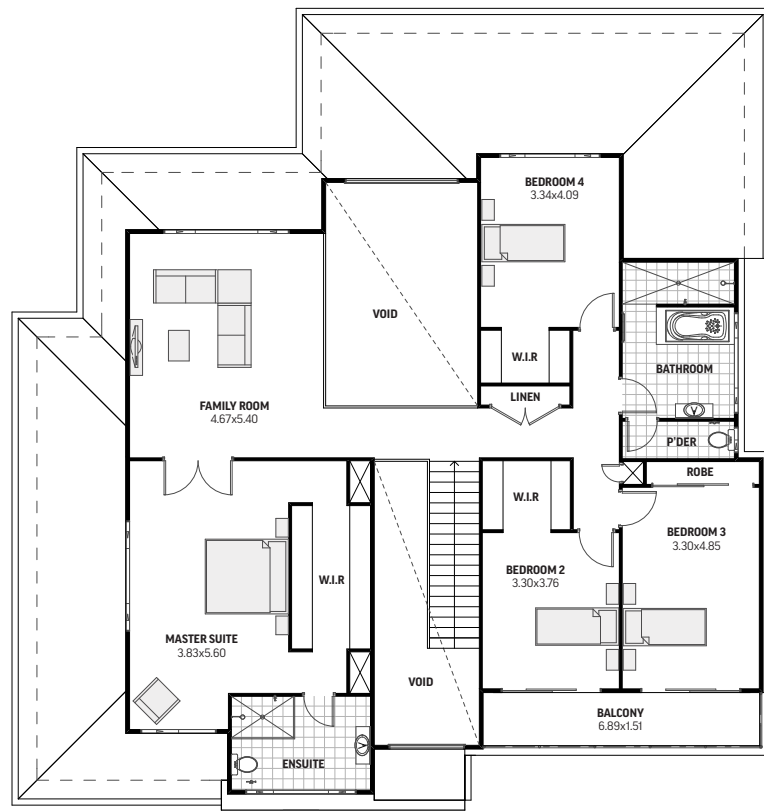

 5
  3
  2

Suitable for Min Lot Width 20m

Ground Floor	199.59m ²
First Floor	191.29m ²
Garage	45.70m ²
Alfresco	30.18m ²
Balcony	10.40m ²
Porch	3.60m ²

Total House Size	480.76m²
House Width	17.63m
House Depth	18.70m

Ground Floor

First Floor

MERIDIAN HOMES **DISPLAY CENTRE**

HomeWorld Box Hill | HomeWorld Marsden Park | Leppington Living
 Coming soon: Menangle Park | Figtree Hill

Your new home can be customised to feature these other facades