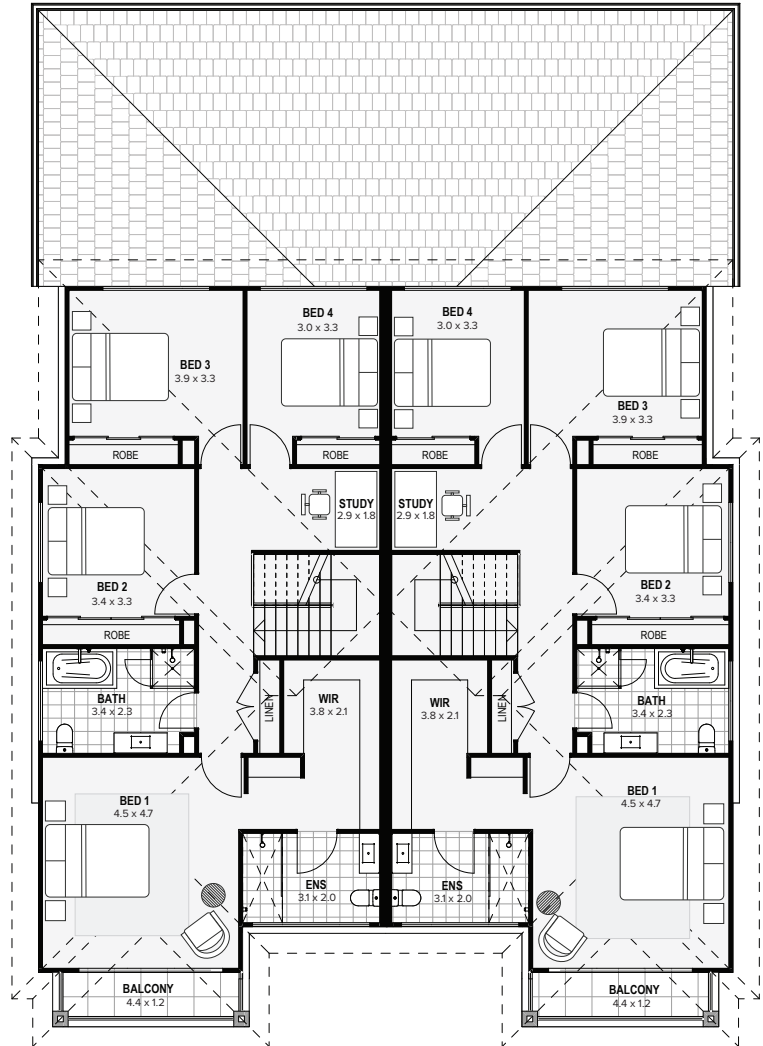

SPECIFICATIONS

FLOOR AREAS

10 

6 

2 

HouseSize	16mx22.6m
Ground Floor	227.80m ²
First Floor	236.94m ²
Garage	39.98m ²
Alresco	53.72m ²
Balcony	10.94m ²
Porch	9.60m ²

Total House Size 578.98m²

Suitable for Min Lot Width 18m

CAN BE CUSTOMISED TO SUIT YOUR NEEDS. TALK TO YOUR SALES CONSULTANT TODAY!

Astoria 62 DUPLEX

Astoria 62
Ground Floor

Astoria 62
First Floor

Your new home can be customised to suit your block & requirements and can feature these other facades