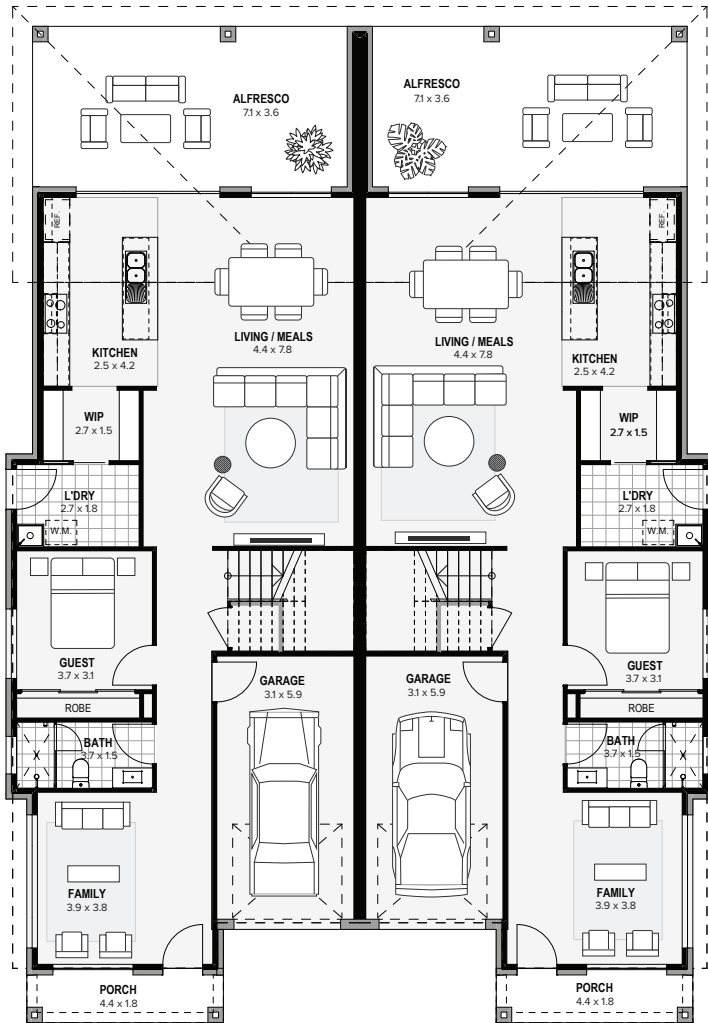

SPECIFICATIONS

FLOOR AREAS

10 

6 

2 

HouseSize	16mx22.6m
Ground Floor	227.80m ²
First Floor	236.94m ²
Garage	39.98m ²
Alresco	53.72m ²
Balcony	10.94m ²
Porch	9.60m ²

Total House Size 578.98m²

Suitable for Min Lot Width 18m

CAN BE CUSTOMISED TO SUIT YOUR NEEDS. TALK TO YOUR SALES CONSULTANT TODAY!

Astoria 62 DUPLEX

Astoria 62
Ground Floor

Astoria 62
First Floor

Your new home can be customised to suit your block & requirements and can feature these other facades